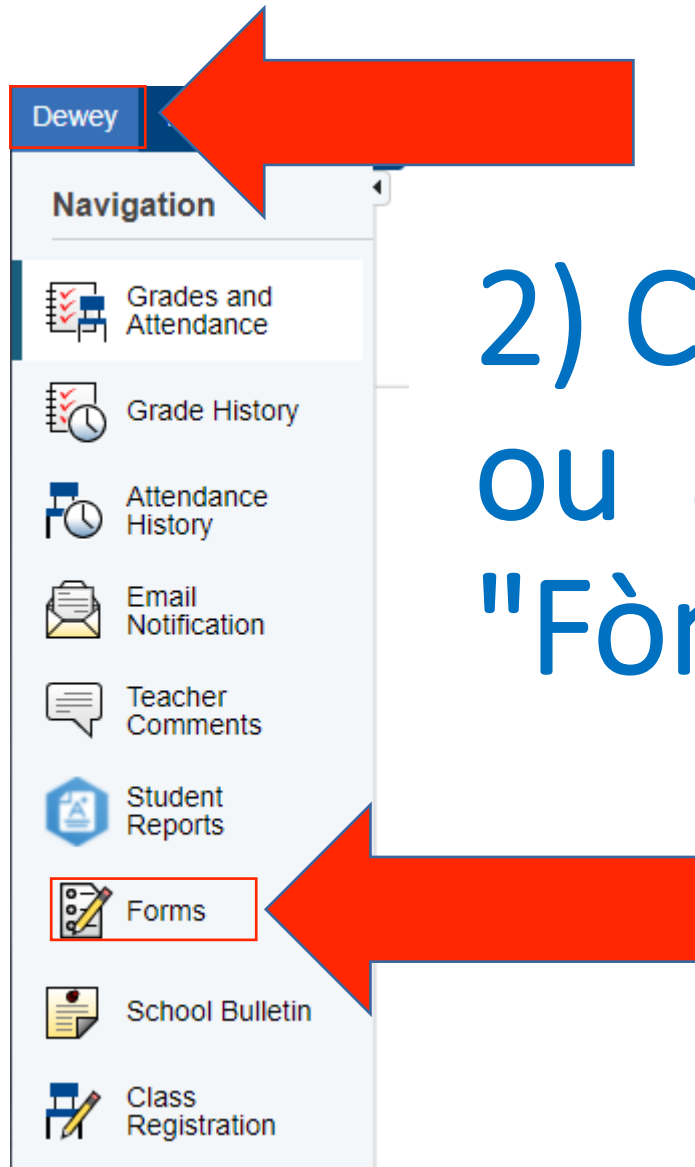

## Student and Parent Sign In

Sign In Create Account

Select Language English

Username Type your Parent username here

Password Type your password here

[Forgot Username or Password?](#)

Sign In

2) Chwazi Non Pitit  
ou a epi Klike sou  
"Fòm yo"